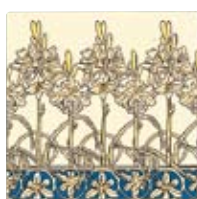

Art Nouveau

Tiles used in this setting: 6054B Single tile, 6055B Quarter tile, B9000 Colonial White field tile.

Alphonse Mucha

Alphonse Mucha (1860-1939) rose from obscurity in Moravia to become one of the most celebrated Parisian artists and illustrators of his time. He was a leading exponent of the art nouveau style, popularising such motifs as flowers on slender, twining stems and romantic female figures with abundant flowing hair.

6050B Ivy
(Le Lierre) 1901

6054B Orchid
(Orchidee) 1902

6051B Ivy quarter tile,
152 x 38mm (6" x 1½")

6055B Orchid quarter tile,
152 x 38mm (6" x 1½")

The background glaze colour is Colonial White. See pages 32-38 for details of plain and moulded tiles.

6038B 3-tile set

6039B 3-tile set

6040B Single floral tile

6046B Quarter tile,
 152 x 38mm (6" x 1½")

6058B Border tile

6057B Corner tile

Tiles used in this setting: 6038B/9B 3-tile sets, 6046B Quarter tile, GJT9000 Field tile, GJT9900 Albert, GJT9909 Omega, (all Sepia), B9000 Colonial White Field tile, A9900 Albert, A9909 Omega (Both brilliant White). For flooring see *Original Style Victorian Floor Tiles* brochure.

The background glaze colour is Colonial White. See pages 32-38 for details of plain and moulded tiles.